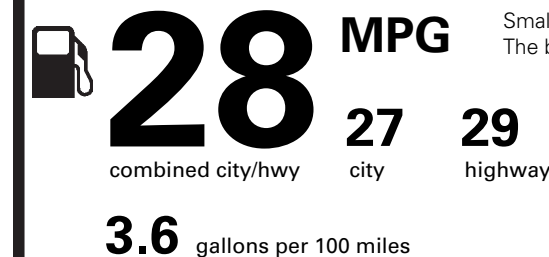

NO CHARGE
NO CHARGE

PRICE INFORMATION

BASE PRICE	\$23,450.00
TOTAL OPTIONS/OTHER	
TOTAL VEHICLE & OPTIONS/OTHER	23,450.00
DESTINATION & DELIVERY	1,095.00

EPA DOT Fuel Economy and Environment

Gasoline Vehicle

Fuel Economy

Small SUVs range from 18 to 120 MPG. The best vehicle rates 136 MPGe.

You save **\$250**

in fuel costs over 5 years compared to the average new vehicle.

Annual fuel cost **\$1,450**

Fuel Economy & Greenhouse Gas Rating (tailpipe only) Smog Rating (tailpipe only)